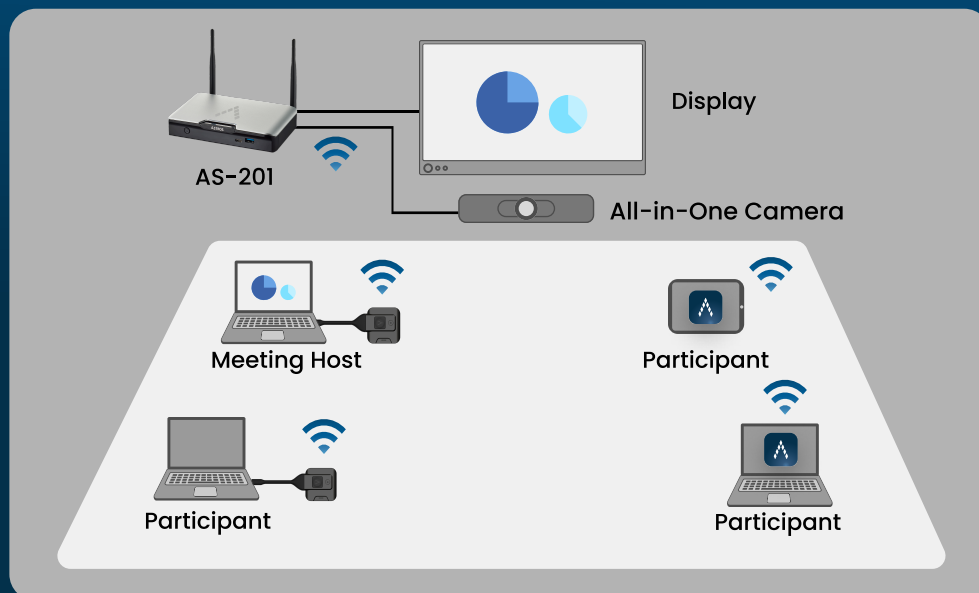

Meet
SMARTER

ASTROS Station AS-201

Central Hub for Collaboration

BYOD & BYOM
Support

WPA2-Protected
Data Encryption

Cross-Platform
Compatibility

Instant
Native Mirroring

ASTROS
by ASTROGATE

Wireless BYOD & BYOM

4K Video Output

Showcase your content in vibrant 4K resolution.

Touch Back

Control your laptop directly via touch displays and peripherals.

Moderation

Control what shows—clean, clear, professional.

Annotation Tools

Draw, highlight, and collaborate on-screen.

Remote View

Access live screen content from your personal device.

1-to-Many

Present your screen to up to four displays at once.

Smart Sharing

Pick between full screen or specific app windows.

Slide Show

Auto replay images on a continuous loop.

Split Screen

View up to four sources side by side.

Login Code

Use a code to prevent unauthorized access.

OTA Update

Keep Devices Up-to-Date wirelessly.