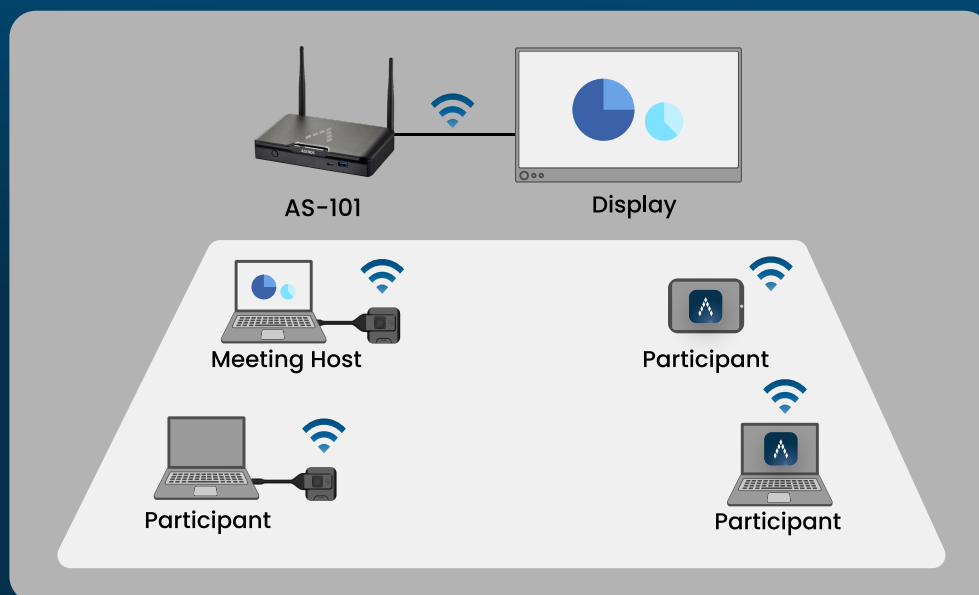

Meet
SMARTER

ASTROS Station AS-101

Central Hub for Collaboration

Seamless
BYOD Support

WPA2-Protected
Data Encryption

Cross-Platform
Compatibility

Instant
Native Mirroring

ASTROS
by ASTROGATE

Wireless BYOD

4K Video Output

Showcase your content in vibrant 4K resolution.

Touch Back

Control your laptop directly via displays.

Split Screen

View up to two sources side by side.

Smart Sharing

Pick between full screen or specific app windows.

1-to-Many

Present your screen to up to four displays at once.

Login Code

Use a code to prevent unauthorized access.

OTA Update

Keep Devices Up-to-Date wirelessly.

GateKeeper

Securely manage access for all users.

Specification

Compatible OS	Windows 10 or later macOS 12.5 or later (BYOM 13.5 or later) iOS 14 or later Android 11.0 or later Chrome OS 84 or later
Support Protocol	Airplay, Google Cast, Miracast, BeamOp, Browser Sharing
Video Output	HDMI, VGA
Video Output Resolution	HDMI: up to 4K @60Hz HDMI+VGA: up to 1080p @60Hz
Audio Output	HDMI & 3.5mm Audio Jack
Wi-Fi Band	Switchable dual band 2.4GHz / 5GHz (DFS channels not supported)
Wireless Transmission Protocol	IEEE 802.11ac
Encryption Protocol	AP Mode: WPA2-PSK Station Mode: WEP, WPA, WPA2, 802.1x EAP
Ethernet	10/100/1000 Mbps RJ-45 LAN
LAN	Single LAN port
I/O Ports	HDMI, VGA, USB 2.0 Type-A, USB 3.0 Type-A, USB 3.0 Type-C, 3.5mm Audio Jack, 10/100/1000 Ethernet LAN, Power Jack
Power	DC input
Power Supply	2V / 2A
Net Weight	500g
Dimensions (H x W x D)	170 x 104.4 x 30.5 mm
Temperature	Operating: 0°-40°C (32°-104°F), Storage: -10°-70°C (14°-158°F)
Humidity (non-condensing)	Operating: 20%-80%, Storage: 10%-90%
Certifications	FCC, CE, NCC, BSMI, and other regional regulatory approvals
Warranty	3-Year Warranty